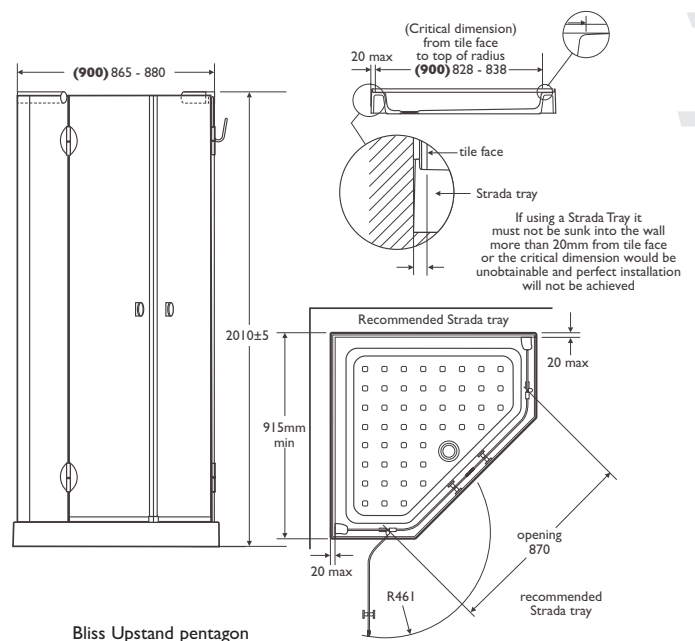

Bliss Upstand pentagon

page update in progress