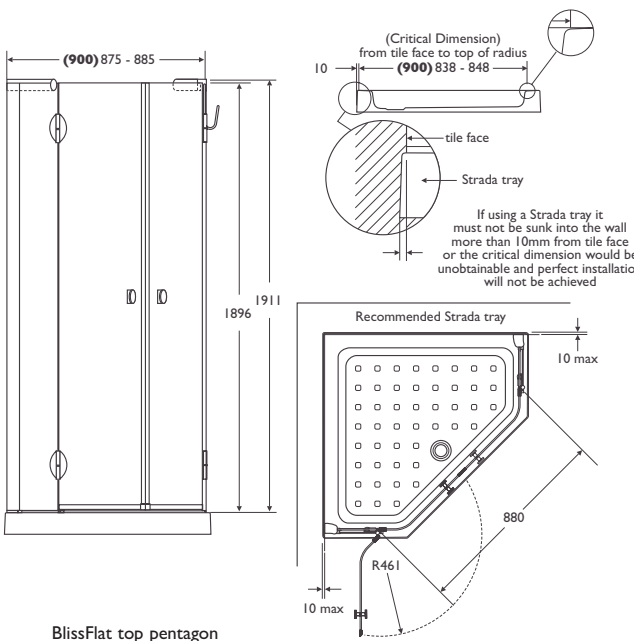

BlissFlat top pentagon