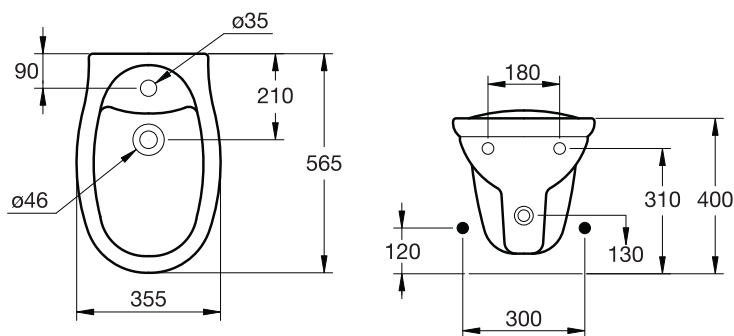

Description

San Remo floor standing bidet, central tap hole punched for over rim supply.

San Remo wall mounted bidet, central tap hole punched for over rim supply.

Recommended equipment

Chair support.

Ceramic Products

Product

Article-No.

Floor standing bidet	G641301
Wall mounted bidet	G648301

Recommended equipment

Chair support	G009301

Finishes

01 White

64