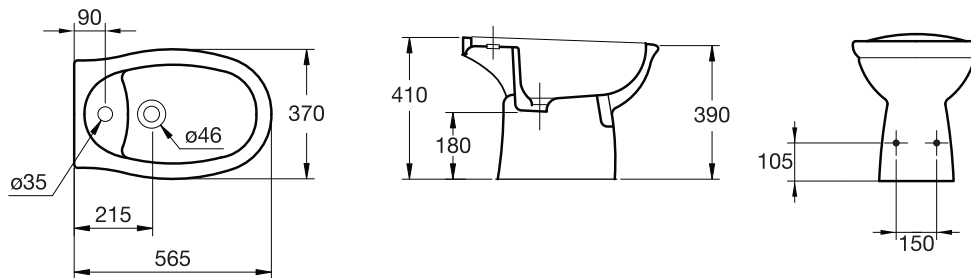

Finishes

01 White

641