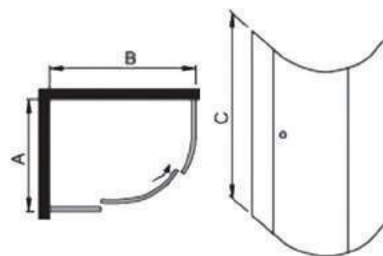

ELIMATE CORNER SHOWER ENCLOSURE WITH PIVOT DOOR

Description

Elimate Enclosure with a pivot door, 185 cm height. Clear glass Transpaent, 6 mm thickness, bright Aluminum and handles. Suitable for niche installation-from wall to wall-or corner installation .

Shower enclosure 80x120 cm , H185 cm : **EF3-120x80**

Matching shower tray :

Shower 120x80 left side : **BF-120x80/left**

Shower 120x80 right side : **BF-120x80/right**

Code	A	B	C
EF3-120x80	80	120	185