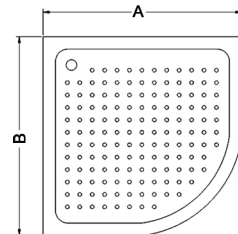

- * 900x900x65 mm : T258401
- * 800x800x65 mm : T258501
- * Waste with cove : T851801

Code	A	B	C
T258401	90	90	6.5
T258501	80	80	6.5

SQUARE SHOWER TRAY

Description

Acrylic square Shower Tray, white color with side panel, waste included.

- 70x70cm : BS07
- 80x80cm : BS08
- 90x90cm : BS09
- 100x100cm : BS10

Code	A	B
BS07	70	70
BS08	80	80
BS09	90	90
BS10	100	100

CORNER SHOWER TRAY

Description

Acrylic corner Shower Tray, white color with side panel, waste included.

- 80x80cm : BF08
- 90x90cm : BF09
- 100x100cm : BF10

Code	A	B
BF08	80	80
BF09	90	90
BF10	100	100

RECTANGULAR SHOWER TRAY

Description

Acrylic rectangular Shower Tray, white color with side panel, waste included .