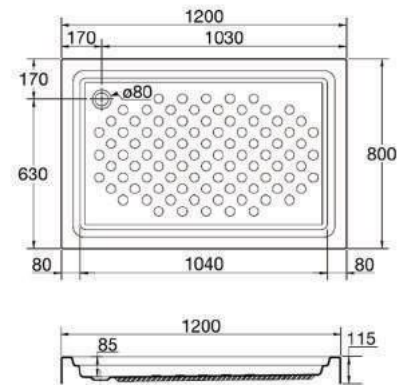

* SPECIAL ORDER

ULTRA FLAT CORNER SHOWER TRAY

Description

Acrylic Shower Trays ULTRA FLAT Corner, with low height 4 cm, in white color. Suitable for floor-standing or floor recessed installation. Matching waste,

- * 100x100x4 cm : K517701
- * 90x90x4 cm : K517601
- * 80x80x4 cm : K193901
- * Waste for shower trays : J3417AA

RECTANGULAR ACRYLIC SHOWER TRAY

Description
Acrylic Shower Tray Rectangular with anti-slip acrylic pattern.

120x80x11,5 cm : T12080

SQUARE ACRYLIC SHOWER TRAY

Description
Acrylic Shower Trays in Square Shape with height 15cm, white color.

90x90x15 cm : G719501
80x80x15 cm : G718901
70x70x15 cm : G730801

CORNER ACRYLIC SHOWER TRAYS