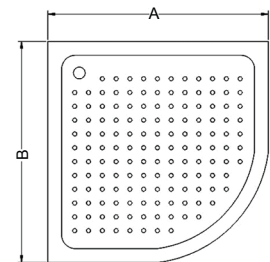

Shower tray 120x80 cm : BS12L

Code	A	B
BS12L	120	80

CORNER SHOWER TRAY

Description

Acrylic Corner Shower Tray, white color with side panel, waste included .

- Shower tray 80x120 cm Right : BF-120x80/R
- Shower tray 80x120 cm Left : BF-120x80/L

Code	A	B
BF-120x80/R	80	120
BF-120x80/L	80	120

SQUARE SHOWER TRAY

Description

Acrylic square Shower Tray, white color.

- 80x80cm : XMS-02/80
- 90x90cm : XMS-02/90
- 100x100cm : XMS-02/100

Code	A	B
XMS-02/80	80	80
XMS-02/90	90	90
XMS-02/100	100	100

CORNER SHOWER TRAY

Description

Acrylic Shower Tray corner, white color with side panel.

- 90x90cm : XMS-13
- 100x100cm : XMS-014

Code	A	B
XMS-13	90	90
XMS-014	100	100

RECTANGULAR SHOWER TRAY

Description

Acrylic rectangular Shower Tray, white color with side panel.