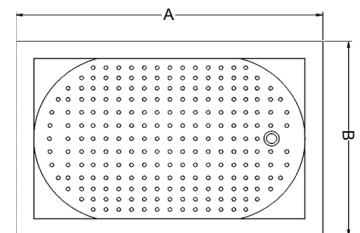

Code	A	B
XMS-06/120	120	80