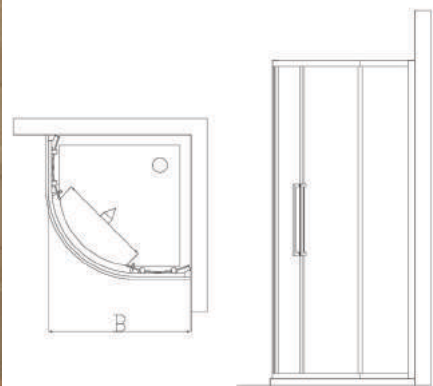

Easy to love

Shower

Enclosure

KUBO

CORNER SHOWER ENCLOSURE

Description

Kubo Corner Shower Enclosure (full pack), with sliding doors. Dimensions: R 100 x 100 cm, R 90 x 90 cm and R 80 x 80 cm, 195 cm height, with clear glass (Transparent or Satinato) 6 mm thickness, with Ideal Clean coating, silver brill frame and handles.

DIMENSIONS	B - ADJUSTMENTS (cm)	A - SLIDING DOOR OPENING (cm)
KUBO / R80	77 : 79,5	42,5
KUBO / R90	87 : 89,5	57,0
KUBO / R100	97 : 99,5	57,0

KUBO

SQUARE/RECTANGULAR SHOWER ENCLOSURE

Description

Kubo Square / Rectangular Shower Enclosure with sliding doors A, 195 cm height. For a complete square or rectangular shower enclosure 2 sides A, of the same or different dimension, should be combined. Clear glass (Transparent-Satinato), 6 mm thickness, chrome frame and handles. Can be combined with all respective rectangular & square shower trays or be installed on tile.