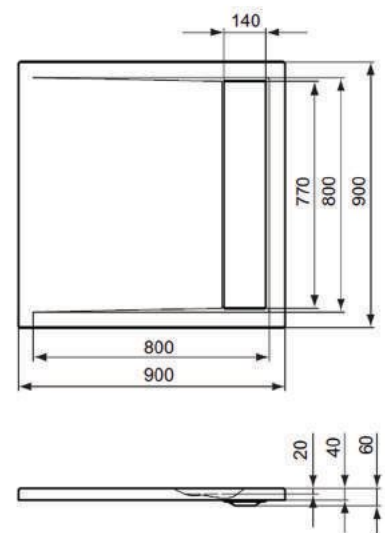

Clean-cut design gives your bathroom a sophisticated, spacious feeling, while low-profile surfaces mean maximum functionality and comfort. Floor-recessed installation makes an Ultra Flat tray almost unnoticeable – it becomes part of the bathroom floor. Available in sizes up to 170x90 cm, they are suitable for almost any bathroom.

design

Riser installation

Slightly inclined tray for optimal water evacuation plus an extra-flat plughole for enhanced comfort.

STRADA RECTANGULAR SHOWER TRAY

Description

Acrylic Shower Tray STRADA Rectangular with low height 4cm, with bright stainless steel waste cover.

*Waste of 60 mm diameter : K7814AA

* SPECIAL ORDER

STRADA SQUARE SHOWER TRAY

Description

Acrylic Shower Tray STRADA Square with low height 4cm, with bright stainless steel waste cover.

90x90x4 cm : K262201

Waste of 60 mm diameter : K7814AA

* SPECIAL ORDER

ULTRA FLAT SQUARE SHOWER TRAY

Description

Acrylic Shower Trays ULTRA FLAT Square with low height 4 cm, in white color. Suitable for floor-standing or floor recessed installation. Matching waste, supplied separately.