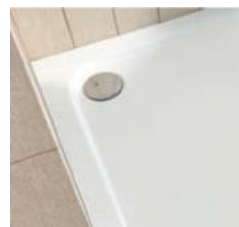

Complete comfort... total inspiration

functionality

Take advantage of the low height, only 4 cm. Ultra Flat acrylic shower trays offer you easy access and enhanced comfort. Possibility for floor-recessed installation that makes the tray almost "invisible".

innovation

Optional slip-preventing pattern.
100% safety.

Soft, transparent, textured surface for enhanced grip. It's environmentally friendly, solvent-free, UV-resistant and odourless... and it doesn't even require any special cleaning or maintenance.

10 year
Guarantee

Ultra Flat is available in three shapes and a variety of sizes, suitable for just about any bathroom.

The acrylic surface provides excellent grip – and its superior insulation properties keep it at an agreeable temperature.

Clean-cut design gives your bathroom a sophisticated, spacious feeling, while low-profile surfaces mean maximum functionality and comfort. Floor-recessed installation makes an Ultra Flat tray almost unnoticeable – it becomes part of the bathroom floor. Available in sizes up to 170x90 cm, they are suitable for almost any bathroom.

Clean-cut design gives your bathroom a sophisticated, spacious feeling, while low-profile surfaces mean maximum functionality and comfort. Floor-recessed installation makes an Ultra Flat tray almost unnoticeable – it becomes part of the bathroom floor. Available in sizes up to 170x90 cm, they are suitable for almost any bathroom.

design

Slightly inclined tray for optimal water evacuation plus an extra-flat plughole for enhanced comfort.