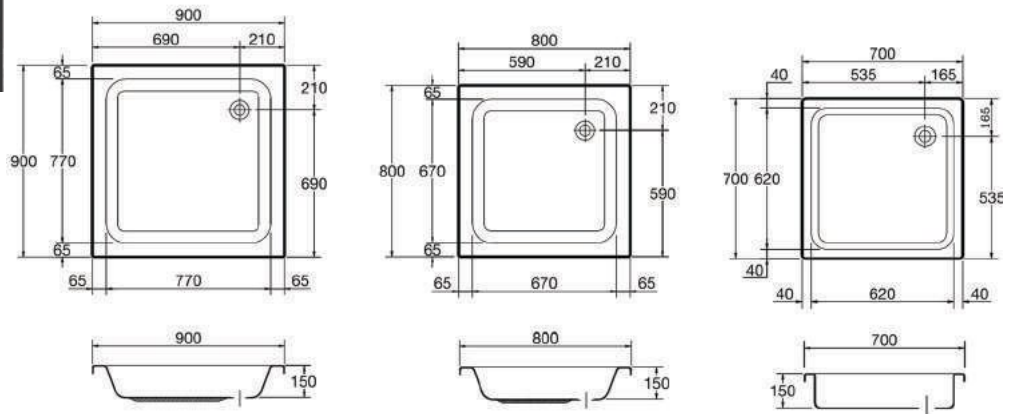

SQUARE ACRYLIC SHOWER TRAY

Description
Acrylic Shower Trays in Square Shape with height 15cm, white color.

90x90x15 cm : G719501
80x80x15 cm : G718901
70x70x15 cm : G730801