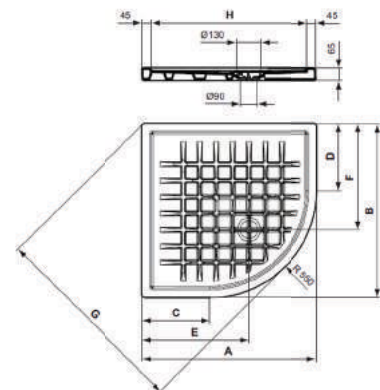

Code	A	B	C
T258401	90	90	6.5
T258501	80	80	6.5