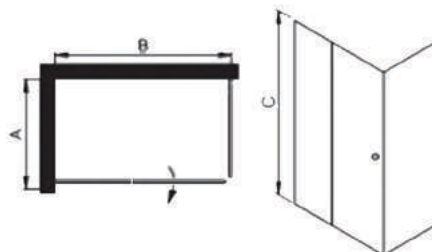

Description

Gloria rectangular Enclosure with a pivot door, 185 cm height. Clear glass Transpaent, 6 mm thickness,, white frame and handles. Suitable for corner installation .

Shower enclosure 80x120 cm, H185 cm : GS312L