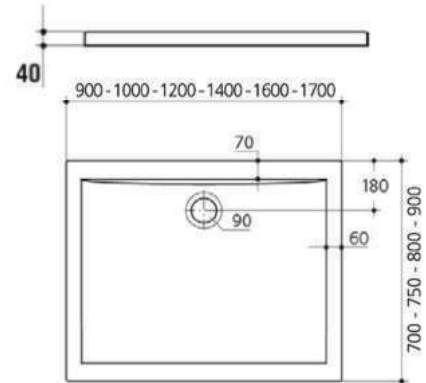

* SPECIAL ORDER

ULTRA FLAT CORNER SHOWER TRAY

Description

Acrylic Shower Trays ULTRA FLAT Corner, with low height 4 cm, in white color. Suitable for floor-standing or floor recessed installation. Matching waste,

- 100x100x4 cm : K517701
- 90x90x4 cm : K517601
- 80x80x4 cm : K193901
- Waste for shower trays : J3417AA