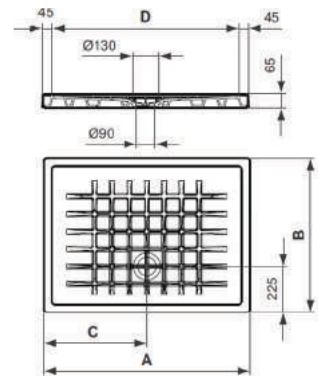

80x80 cm Code: P499901

90x90 cm Code: P498801

* SPECIAL ORDER

TWIST SQUARE SHOWER TRAY

Description

Twist shower tray square, with waste & waste cover included.

- * 900x900x65 mm : T258701
- * 800x800x65 mm : T258601
- * Waste with cover : T851801

* SPECIAL ORDER

TWIST RECTANGULAR SHOWER TRAY

Description

Twist shower tray rectangular, with waste & waste cover included.

- * 1400x750x65 mm : T258001
- * 1200x800x65 mm : T258101
- * 1000x750x65 mm : T258201
- * 900x750x65 mm : T258301
- * Waste with cover : T851801