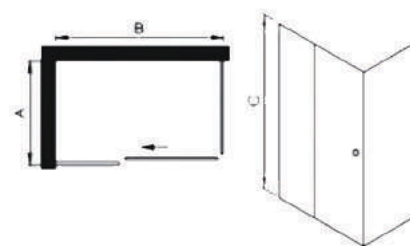

Code	A	B	C
WS312L	80	120	185
WS3115x90	90	115	185
WS3100x140	100	140	185