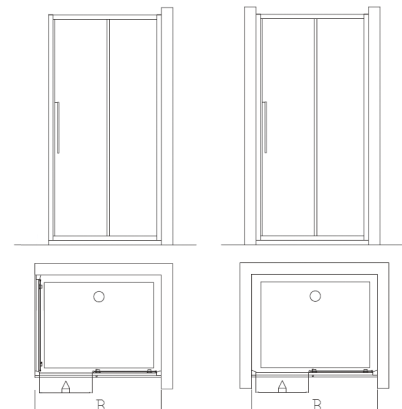

* SPECIAL ORDER

Doors :

- Sliding door 120 cm, H195 cm : T7333EO
- Sliding door 115 cm, H195 cm : T7332EO
- Sliding door 110 cm, H195 cm : T7331EO
- Sliding door 105 cm, H195 cm : T7330EO
- Sliding door 100 cm, H195 cm : T7329EO

Fixed Side :

- fixed side L90 cm, H195 cm : T7176EO
- fixed side L85 cm, H195 cm : T7175EO
- fixed side L80 cm, H195 cm : T7174EO
- fixed side L75 cm, H195 cm : T7173EO
- fixed side L70 cm, H195 cm : T7172EO

DIMENSIONS	ADJUSTMENTS(cm)
KUBO / L 70	67 : 72
KUBO / L 75	72 : 77
KUBO / L 80	77 : 82
KUBO / L 85	82 : 87
KUBO / L 90	87 : 92

DIMENSIONS	B - ADJUSTMENTS (cm)	A - SLIDING DOORS OPENING (cm)
KUBO / PSC 100	97,0: 102,0	41,0
KUBO / PSC 105	102,0: 107,0	44,0
KUBO / PSC 110	107,0: 112,0	46,0
KUBO / PSC 115	112,0: 117,0	49,0
KUBO / PSC 120	117,0: 122,0	51,0