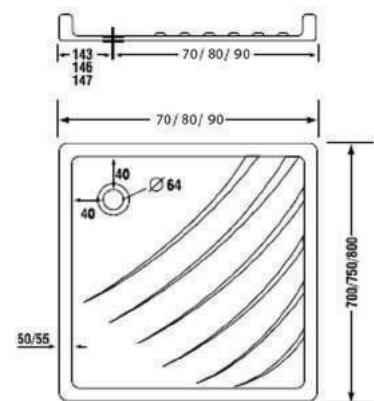

- * 100x100x4 cm : K517701
- * 90x90x4 cm : K517601
- * 80x80x4 cm : K193901
- * Waste for shower trays : J3417AA

RECTANGULAR ACRYLIC SHOWER TRAY

Description
Acrylic Shower Tray Rectangular with anti-slip acrylic pattern.

120x80x11,5 cm : T12080

SQUARE ACRYLIC SHOWER TRAY

Description
Acrylic Shower Trays in Square Shape with height 15cm, white color.

90x90x15 cm : G719501
80x80x15 cm : G718901
70x70x15 cm : G730801

CORNER ACRYLIC SHOWER TRAYS

Description
Acrylic Shower Trays , Corner Shape, white color.

90x90x16,5 cm : G719301
80x80x16,5 cm : G718301

FUTUNA SQUARE SHOWER TRAY

Description

Futuna shower tray square white color .

70x70 cm Code: P499801

80x80 cm Code: P499901

90x90 cm Code: P498801

* SPECIAL ORDER

TWIST SQUARE SHOWER TRAY

Description

Twist shower tray square, with waste & waste cover included.

- * 900x900x65 mm : T258701
- * 800x800x65 mm : T258601
- * Waste with cover : T851801