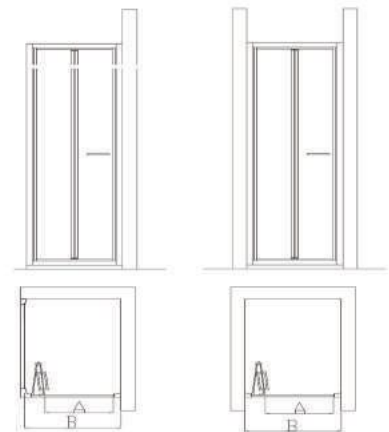

Easy to love

Shower

Enclosure

KUBO

CORNER SHOWER ENCLOSURE

Description

Kubo Corner Shower Enclosure (full pack), with sliding doors. Dimensions: R 100 x 100 cm, R 90 x 90 cm and R 80 x 80 cm, 195 cm height, with clear glass (Transparent or Satinato) 6 mm thickness, with Ideal Clean coating, silver brill frame and handles.

KUBO

SHOWER ENCLOSURE WITH PIVOT OPENING DOOR

Description

Kubo Pivot opening door (opening from outside), reversible, with 195 cm height. Clear Glass Transparent, 6 mm thickness, with Ideal Clean coating, chrome frame and handles. Suitable for niche installation-from wall to wall-or corner installation (with fixed lateral side L). Can be combined with all shower trays of respective dimensions or be installed directly on tile.

DIMENSIONS	ADJUSTMENTS (cm)	DIMENSIONS	B - ADJUSTMENTS (cm)	A - DOOR OPENING (cm)
KUBO / L 70	67 : 72	KUBO / PV 100	97,0 : 102,0	56,0
KUBO / L 75	72 : 77	KUBO / PV 90	87,0 : 92,0	56,0
KUBO / L 80	77 : 82	KUBO / PV 80	77,0 : 82,0	52,0
KUBO / L 85	82 : 87	KUBO / PV 70	67,0 : 72,0	48,0
KUBO / L 90	87 : 92			

KUBO SHOWER ENCLOSURE WITH BIFOLD DOOR BF

Description

Kubo Bifold door (opening outwards as well as inwards), reversible, with 195 cm height. Clear Glass Transparent, 6 mm thickness, with Ideal Clean coating, silver brill frame and handles. Suitable for niche installation or corner installation (with fixed lateral side L). Can be combined with all shower trays of respective dimensions or be installed directly on tile.