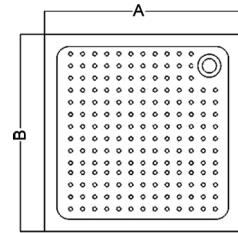

Code	A	B
BS07	70	70
BS08	80	80
BS09	90	90
BS10	100	100