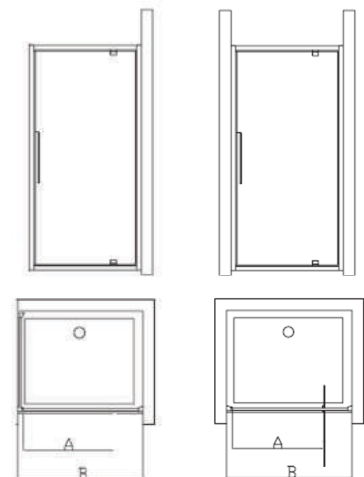

KUBO

SHOWER ENCLOSURE WITH PIVOT OPENING DOOR

Description

Kubo Pivot opening door (opening from outside), reversible, with 195 cm height. Clear Glass Transparent, 6 mm thickness, with Ideal Clean coating, chrome frame and handles. Suitable for niche installation-from wall to wall-or corner installation (with fixed lateral side L). Can be combined with all shower trays of respective dimensions or be installed directly on tile.

* SPECIAL ORDER

Doors :

- Opening door PV 100 cm : T7307EO
- Opening door PV 90 cm : T7305EO
- Opening door PV 80 cm : T7303EO
- Opening door PV 70 cm : T7301EO

Fixed Side :

- Lateral fixed side L90 cm : T7176EO
- Lateral fixed side L85 cm : T7175EO
- Lateral fixed side L80 cm : T7174EO
- Lateral fixed side L75 cm : T7173EO
- Lateral fixed side L70 cm : T7172EO

DIMENSIONS	ADJUSTMENTS (cm)	DIMENSIONS	B - ADJUSTMENTS (cm)	A - DOOR OPENING (cm)
KUBO / L 70	67 : 72	KUBO / PV 100	97,0 : 102,0	56,0
KUBO / L 75	72 : 77	KUBO / PV 90	87,0 : 92,0	56,0
KUBO / L 80	77 : 82	KUBO / PV 80	77,0 : 82,0	52,0
KUBO / L 85	82 : 87	KUBO / PV 70	67,0 : 72,0	48,0
KUBO / L 90	87 : 92