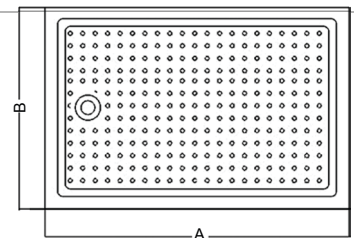

- 80x80cm : BF08
- 90x90cm : BF09
- 100x100cm : BF10

Code	A	B
BF08	80	80
BF09	90	90
BF10	100	100

RECTANGULAR SHOWER TRAY

Description

Acrylic rectangular Shower Tray, white color with side panel, waste included .

Shower tray 120x80 cm : BS12L

Code	A	B
BS12L	120	80

CORNER SHOWER TRAY

Description

Acrylic Corner Shower Tray, white color with side panel, waste included .

- Shower tray 80x120 cm Right : BF-120x80/R
- Shower tray 80x120 cm Left : BF-120x80/L