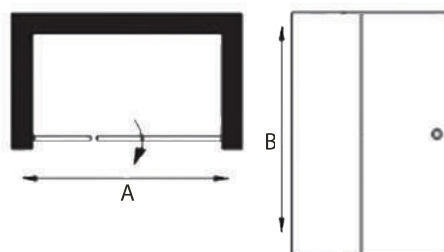

GLORIA PIVOT SHOWER DOOR

Description

Gloria Glass Door pivot panel , 185 cm height. Clear glass Transpaent, 6 mm thickness.

Door 80x200 cm : GP1-80

Door 90x200 cm : GP1-90

Code	A	B
GP1-80	80	200
GP2-90	90	200

GLORIA PIVOT SHOWER DOOR

Description

Gloria Glass Door pivot panel , 185 cm height. Clear glass Transpaent, 6 mm thickness.

Door 100x200 cm : GP2-100

Code	A	B
GP2	100	200

WALT SLIDING SHOWER DOOR

Description