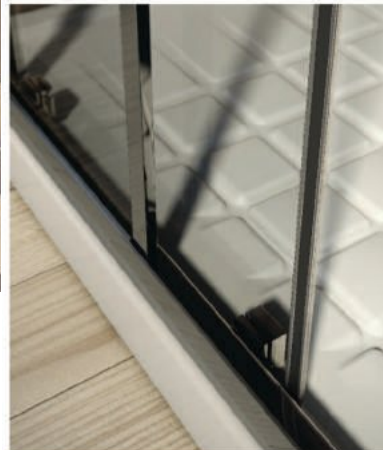

Key features of Kubo shower enclosures

These symbols appear throughout the brochure to provide a quick overview of each enclosure features:

- **6mm** Toughened 6mm safety glass in two finishes: clear and satin
- **Smooth Running Wheels**
  Means doors glide along... with no jarring
- **IdealClean finish**
  Makes glass easier to clean - and stay clean for longer (available on clear finish only)
- **Horizontal Adjustment**
  Up to 25mm on each profile on all models (50mm for Corner Entry pack) allows perfect fitting to out-of-true walls

The clean, balanced lines of Kubo are easy on the eye. But don't let their apparent simplicity fool you: the entire range is expert-designed and built using quality materials and smart solutions. With features including unhanded doors and side panels and horizontal adjustment of up to 50mm, every Kubo shower enclosure is easy and flexible to install, use and maintain in any bathroom space.