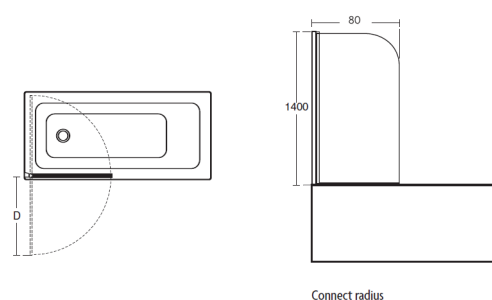

THORA BATH SCREEN

Description

Thora fixed partition for Bathtub 140 cm height. Clear glass Transpaent, 6 mm thickness with pivot hings .

Bath screen 80x140 cm : TS-80