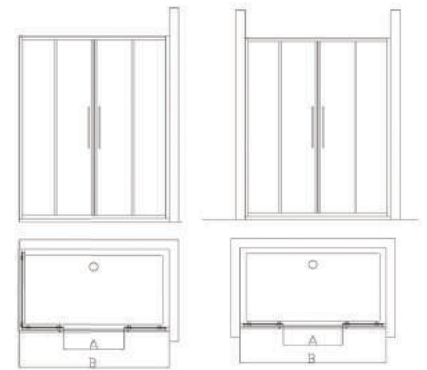

* SPECIAL ORDER

Doors :

- Sliding door 160 cm, H195 cm : T7342EO
- Sliding door 140 cm, H195 cm : T7340EO
- Sliding door 130 cm, H195 cm : T7339EO

Fixed Side :

- fixed side L90 cm, H195 cm : T7176EO
- fixed side L85 cm, H195 cm : T7175EO
- fixed side L80 cm, H195 cm : T7174EO
- fixed side L75 cm, H195 cm : T7173EO
- fixed side L70 cm, H195 cm : T7172EO

DIMENSIONS	ADJUSTMENTS (cm)
KUBO / L 70	67 : 72
KUBO / L 75	72 : 77
KUBO / L 80	77 : 82
KUBO / L 85	82 : 87
KUBO / L 90	87 : 92

DIMENSIONS	B - ADJUSTMENTS (cm)	A - SLIDING DOOR OPENING (cm)
KUBO / PSC2 130	127,0 : 132,0	52,0
KUBO / PSC2 140	137,0 ; 142,0	57,0
KUBO / PSC2 160	157,0 : 162,0	67,0