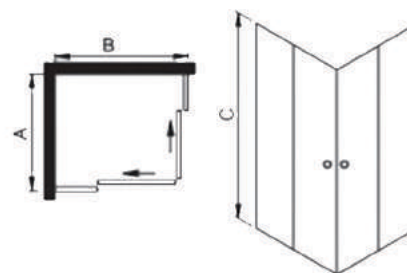

Code	A	B	C
WT408	80	80	185
WT409	90	90	185
WT410	100	100	185