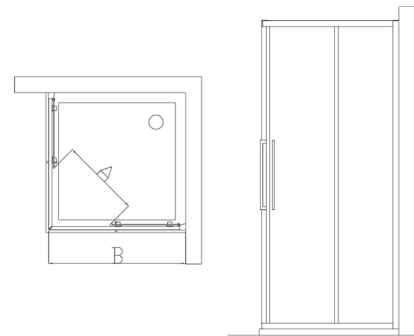

Easy to love

Shower

Enclosure

KUBO

CORNER SHOWER ENCLOSURE

Description

Kubo Corner Shower Enclosure (full pack), with sliding doors. Dimensions: R 100 x 100 cm, R 90 x 90 cm and R 80 x 80 cm, 195 cm height, with clear glass (Transparent or Satinato) 6 mm thickness, with Ideal Clean coating, silver brill frame and handles.

DIMENSIONS	B - ADJUSTMENTS (cm)	A - SLIDING DOOR OPENING (cm)
KUBO / R80	77 : 79,5	42,5
KUBO / R90	87 : 89,5	57,0
KUBO / R100	97 : 99,5	57,0

KUBO

SQUARE/RECTANGULAR SHOWER ENCLOSURE

Description

Kubo Square / Rectangular Shower Enclosure with sliding doors A, 195 cm height. For a complete square or rectangular shower enclosure 2 sides A, of the same or different dimension, should be combined. Clear glass (Transparent-Satinato), 6 mm thickness, chrome frame and handles. Can be combined with all respective rectangular & square shower trays or be installed on tile.