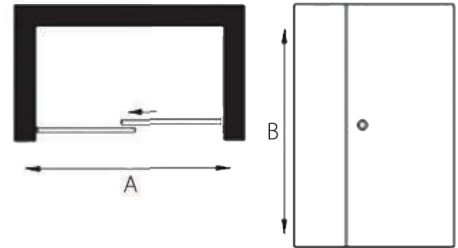

Code	A	B
WP2-1-2	120	200
WP2-1-4	140	200