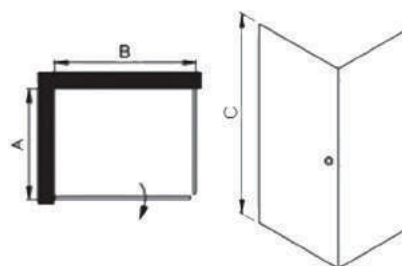

Code	A	B	C
GS207	70	70	185
GS208	80	80	185
GS209	90	90	185