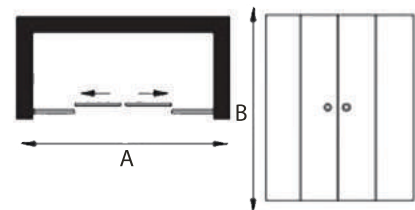

Code	A	B
EP4-160	160	200
EP4-180	180	200