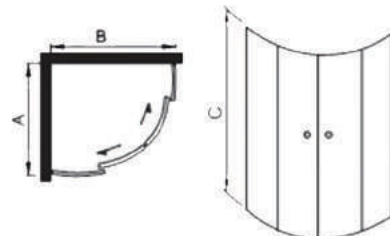

Code	A	B	C
WF408	80	80	185
WF409	90	90	185
WF410	100	100	185