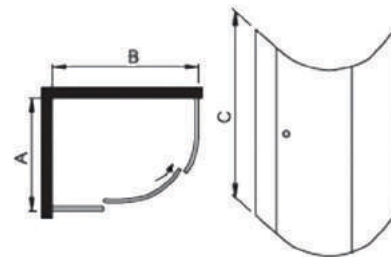

Code	A	B	C
EF3-120x80	80	120	185