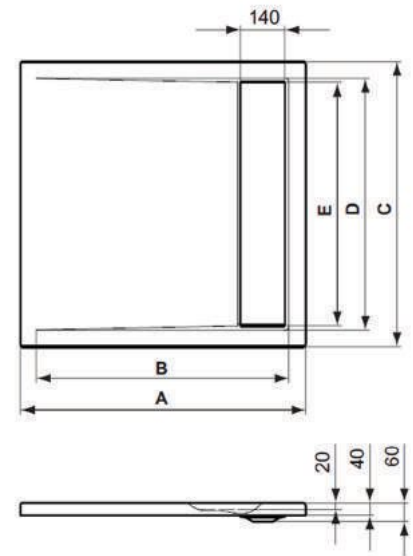

Clean-cut design gives your bathroom a sophisticated, spacious feeling, while low-profile surfaces mean maximum functionality and comfort. Floor-recessed installation makes an Ultra Flat tray almost unnoticeable – it becomes part of the bathroom floor. Available in sizes up to 170x90 cm, they are suitable for almost any bathroom.

design

Riser installation

Slightly inclined tray for optimal water evacuation plus an extra-flat plughole for enhanced comfort.

STRADA RECTANGULAR SHOWER TRAY

Description

Acrylic Shower Tray STRADA Rectangular with low height 4cm, with bright stainless steel waste cover.

*Waste of 60 mm diameter : K7814AA

* SPECIAL ORDER

STRADA SQUARE SHOWER TRAY

Description

Acrylic Shower Tray STRADA Square with low height 4cm, with bright stainless steel waste cover.

90x90x4 cm : K262201