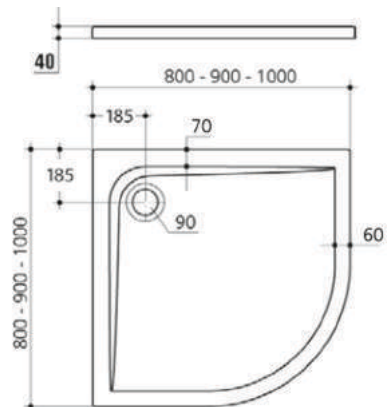

ULTRA FLAT SQUARE SHOWER TRAY

Description

Acrylic Shower Trays ULTRA FLAT Square with low height 4 cm, in white color. Suitable for floor-standing or floor recessed installation. Matching waste, supplied separately.

- 100x100x4 cm Code: K517401
- 90x90x4 cm Code: K517301
- 80x80x4 cm Code: K517201
- 70x70x4 cm Code: K193301
- Waste for shower trays : J3417AA

ULTRA FLAT RECTANGULAR SHOWER TRAY

Description

Acrylic Shower Trays ULTRA FLAT Rectangular, with low height 4 cm, in white color. Suitable for floor-standing or floor recessed installation. Matching waste, supplied separately.

- 170x90x4 cm : K519001
- 170x80x4 cm : K518901
- 160x90x4 cm : K518801
- 160x80x4 cm : K518701
- 140x90x4 cm : K518601
- 140x80x4 cm : K518501
- 120x80x4 cm : K518201
- 120x70x4 cm : K193601
- 100x80x4 cm : K518001
- 100x70x4 cm : K193501
- 90x75x4 cm : K517901
- Waste for shower trays : J3417AA

ULTRA FLAT CORNER SHOWER TRAY

Description

Acrylic Shower Trays ULTRA FLAT Corner, with low height 4 cm, in white color. Suitable for floor-standing or floor recessed installation. Matching waste,

- 100x100x4 cm : K517701
- 90x90x4 cm : K517601
- 80x80x4 cm : K193901
- Waste for shower trays : J3417AA