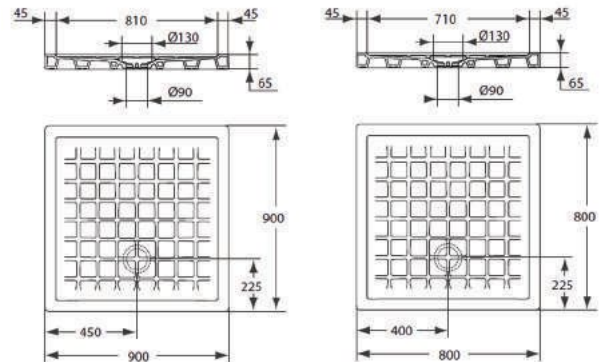

80x80 cm Code: P499901

90x90 cm Code: P498801

* SPECIAL ORDER

TWIST SQUARE SHOWER TRAY

Description

Twist shower tray square, with waste & waste cover included.

- * 900x900x65 mm : T258701
- * 800x800x65 mm : T258601
- * Waste with cover : T851801