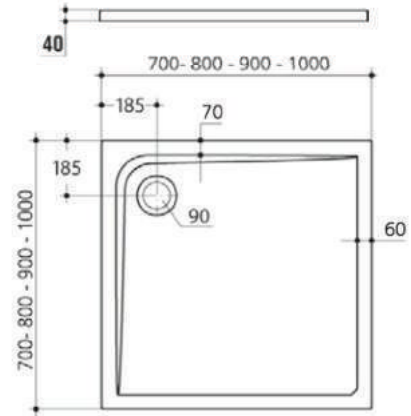

* SPECIAL ORDER

ULTRA FLAT RECTANGULAR SHOWER TRAY

Description

Acrylic Shower Trays ULTRA FLAT Rectangular, with low height 4 cm, in white color. Suitable for floor-standing or floor recessed installation. Matching waste, supplied separately.

- 170x90x4 cm : K519001
- 170x80x4 cm : K518901
- 160x90x4 cm : K518801
- 160x80x4 cm : K518701
- 140x90x4 cm : K518601
- 140x80x4 cm : K518501
- 120x80x4 cm : K518201
- 120x70x4 cm : K193601
- 100x80x4 cm : K518001
- 100x70x4 cm : K193501
- 90x75x4 cm : K517901
- Waste for shower trays : J3417AA