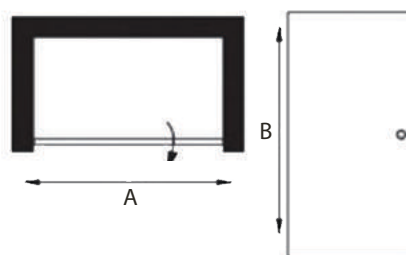

ELIMATE CORNER SHOWER ENCLOSURE WITH PIVOT DOOR

Description

Elimate Enclosure with a pivot door, 185 cm height. Clear glass Transpaent, 6 mm thickness, bright Aluminum and handles. Suitable for niche installation-from wall to wall-or corner installation .

GLORIA PIVOT SHOWER DOOR

Description

Gloria Glass Door pivot panel , 185 cm height. Clear glass Transpaent, 6 mm thickness.

Door 80x200 cm : GP1-80

Door 90x200 cm : GP1-90

Code	A	B
GP1-80	80	200
GP2-90	90	200