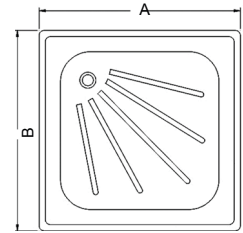

Shower tray 120x80 cm : BS12L

Code	A	B
BS12L	120	80

CORNER SHOWER TRAY

Description

Acrylic Corner Shower Tray, white color with side panel, waste included .

- Shower tray 80x120 cm Right : BF-120x80/R
- Shower tray 80x120 cm Left : BF-120x80/L

Code	A	B
BF-120x80/R	80	120
BF-120x80/L	80	120

SQUARE SHOWER TRAY

Description

Acrylic square Shower Tray, white color.

- 80x80cm : XMS-02/80
- 90x90cm : XMS-02/90
- 100x100cm : XMS-02/100

Code	A	B
XMS-02/80	80	80
XMS-02/90	90	90
XMS-02/100	100	100

CORNER SHOWER TRAY

Description

Acrylic Shower Tray corner, white color with side panel.

- 90x90cm : XMS-13
- 100x100cm : XMS-014

Code	A	B
XMS-13	90	90
XMS-014	100	100

RECTANGULAR SHOWER TRAY

Description

Acrylic rectangular Shower Tray, white color with side panel.