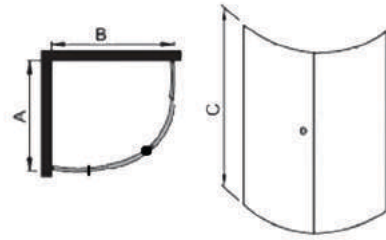

Shower enclosure 90x90 cm , H185 cm : WT409

Shower enclosure 100x100 cm , H185 cm : WT410

Code	A	B	C
WT408	80	80	185
WT409	90	90	185
WT410	100	100	185

RIOT CORNER SHOWER ENCLOSURE WITH PIVOT DOOR

Description

Riot Enclosure with a pivot door, 190 cm height. Clear glass, Chrome frame, Transpaent, 6 mm thickness, corner installation with matching shower tray .

Shower enclosure 100x100 cm , H190 cm : RR110A-L

Code	A	B	C
EF3-120x80	80	120	185

ELIMATE CORNER SHOWER ENCLOSURE WITH PIVOT DOOR

Description

Elimate Enclosure with a pivot door, 185 cm height. Clear glass Transpaent, 6 mm thickness, bright Aluminum and handles. Suitable for niche installation-from wall to wall-or corner installation .