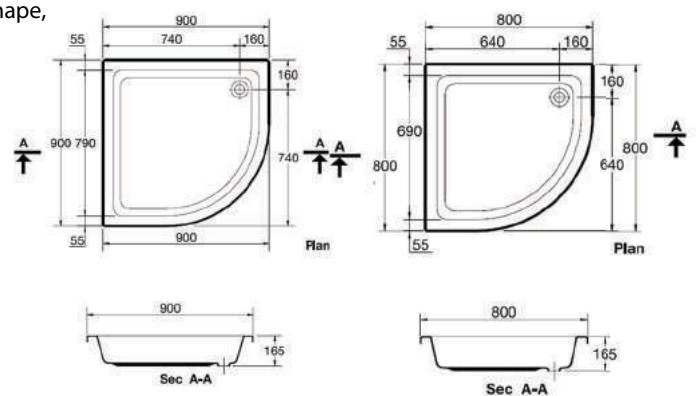

CORNER ACRYLIC SHOWER TRAYS

Description
Acrylic Shower Trays , Corner Shape, white color.

90x90x16,5 cm : G719301
80x80x16,5 cm : G718301