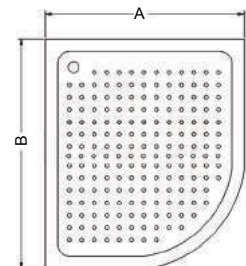

- 70x70cm : BS07
- 80x80cm : BS08
- 90x90cm : BS09
- 100x100cm : BS10

Code	A	B
BS07	70	70
BS08	80	80
BS09	90	90
BS10	100	100

CORNER SHOWER TRAY

Description

Acrylic corner Shower Tray, white color with side panel, waste included.

- 80x80cm : BF08
- 90x90cm : BF09
- 100x100cm : BF10

Code	A	B
BF08	80	80
BF09	90	90
BF10	100	100

RECTANGULAR SHOWER TRAY

Description

Acrylic rectangular Shower Tray, white color with side panel, waste included .

Shower tray 120x80 cm : BS12L

Code	A	B
BS12L	120	80

CORNER SHOWER TRAY

Description

Acrylic Corner Shower Tray, white color with side panel, waste included .

- Shower tray 80x120 cm Right : BF-120x80/R
- Shower tray 80x120 cm Left : BF-120x80/L

Code	A	B
BF-120x80/R	80	120
BF-120x80/L	80	120

SQUARE SHOWER TRAY

Description

Acrylic square Shower Tray, white color.

- 80x80cm : XMS-02/80
- 90x90cm : XMS-02/90
- 100x100cm : XMS-02/100

Code	A	B
XMS-02/80	80	80
XMS-02/90	90	90
XMS-02/100	100	100