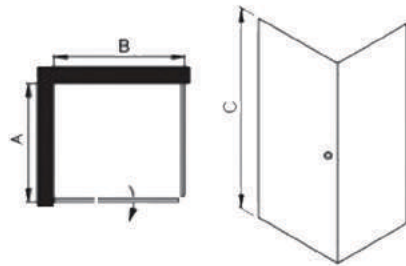

Code	A	B	C
GS310	100	100	185